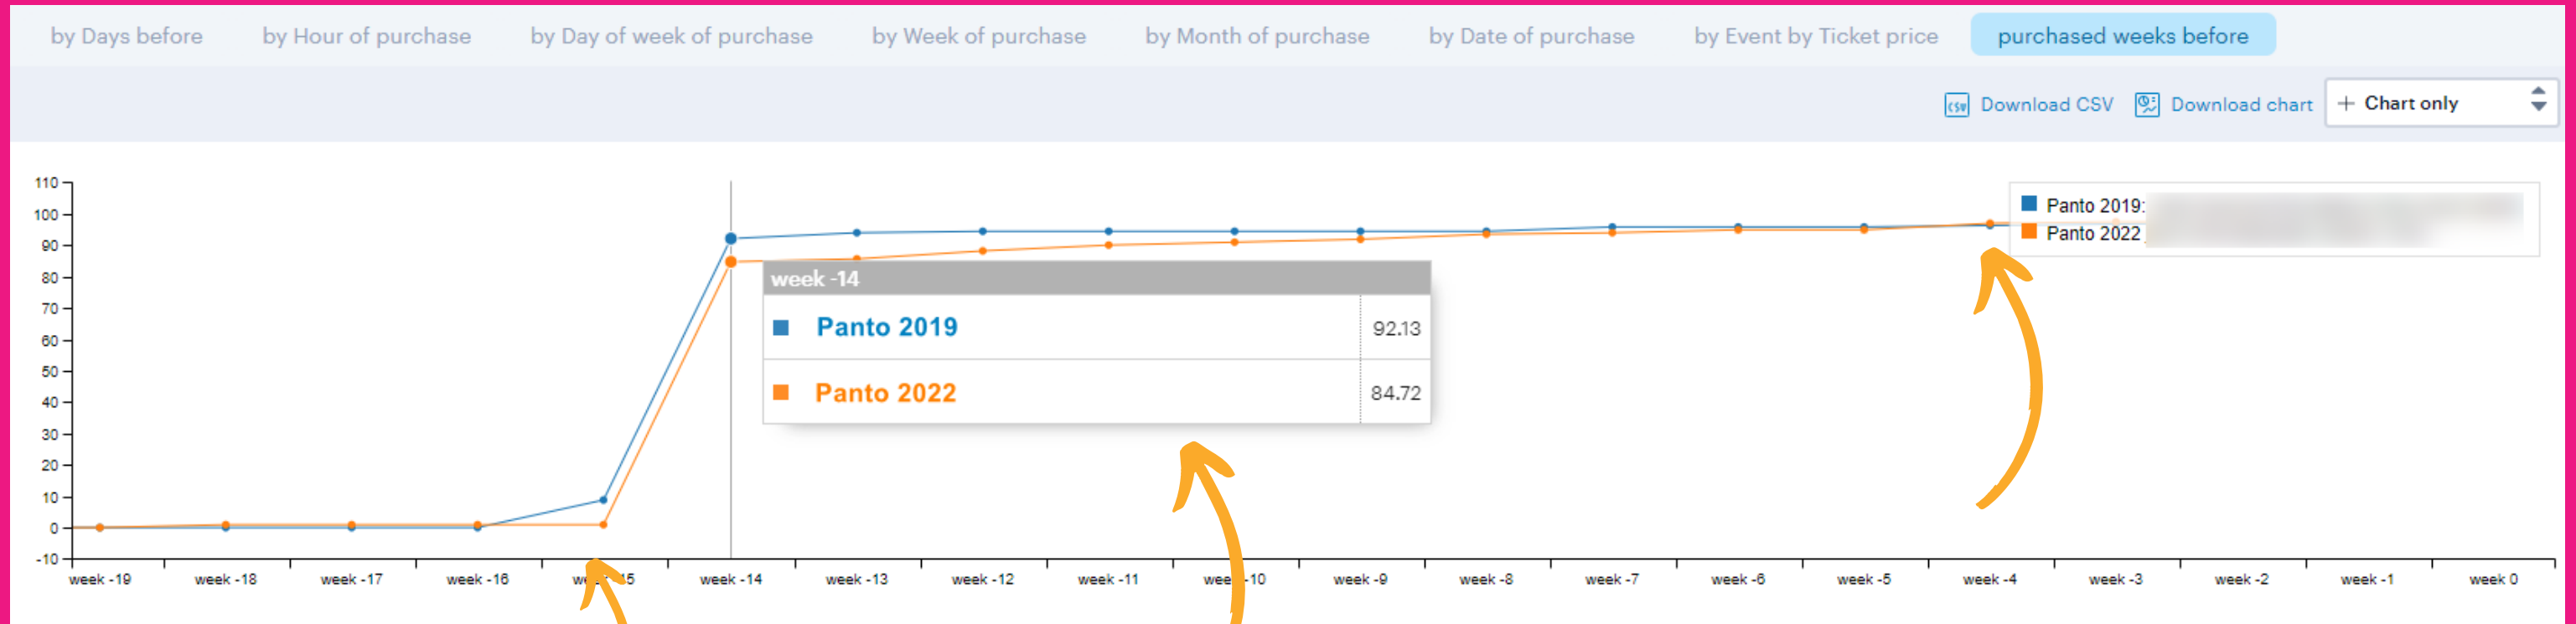

myvenue.ticketsolve.com
01234 567 890

SCAN ME

Preview: Gifting Vouchers

€10.00

€10 Voucher

€10.00

Marketing campaigns to past bookers

- Create your report A looking at people who have already purchased for this year.
- Create a second report B looking at people who have booked for last years event.
- Add 'based on customers in' and exclude that first report.
- Push this over to mailchimp using customer email lists.

Weekly Comparison Report

Here we can see that sales for Panto 2019 started 1 week earlier than Panto 2022

As we get nearer to the show, we can see that Panto 2022 continues to be slightly behind Panto 2018